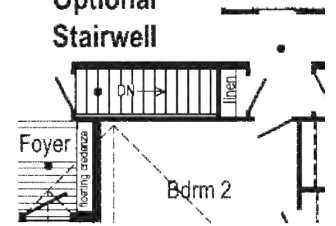

Scan to Watch Video!

GF3007P

1707 Sq. Ft.

2864

GF3009P
 1742 Sq. Ft.
 2860/72

Optional Freestanding Tub with Shower
 (omits linen)

Optional 4'x6' Walk-In Tile Shower

Optional Stairwell