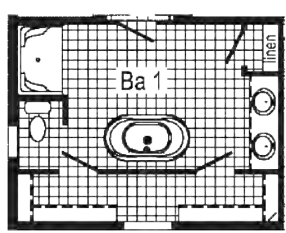

Curb Side Exterior Options

Optional 4' x 6' Walk-In Tile Shower

GF3001P
1493 Sq. Ft.
2856

Optional Stairwell
(omts g.c.)

GF3002P
1493 Sq. Ft.
2856

Curb Side Exterior Options

Optional 4' x 6' Walk-In Tile Shower

Optional Stairwell

26'-8" dormer w/ bump-out

Optional 4' x 6' Walk-In Tile Shower

GF3003P
1600 Sq. Ft.
2860

Scan to Watch Video!

Optional Stairwell (omits g.c.)

(omits walk-in pantry & desk)

(omits walk-in pantry, desk & sliding doors)

Curb Side Exterior Options

GF3011P
1600 Sq. Ft.
2860

Alternate Hobby Room

Optional Freestanding Tub with Shower

Optional 4'x6' Walk-In Tile Shower

Optional Stairwell (omits linen)

GF3006P

1640 Sq. Ft.
2864