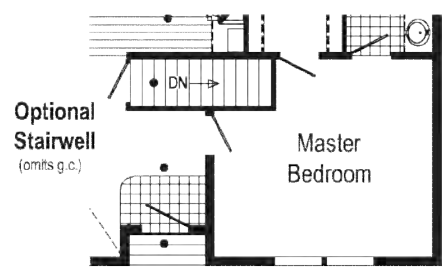

Optional Stairwell

26'-8" dormer w/ bump-out

Optional 4' x 6' Walk-In Tile Shower

GF3003P
1600 Sq. Ft.
2860

Scan to Watch Video!

Optional Stairwell (omits g.c.)

(omits walk-in pantry & desk)

(omits walk-in pantry, desk & sliding doors)

Curb Side Exterior Options

GF3011P
1600 Sq. Ft.
2860

Alternate Hobby Room

Optional Freestanding Tub with Shower

Optional 4'x6' Walk-In Tile Shower

Optional Stairwell (omits linen)

GF3006P

1640 Sq. Ft.
2864