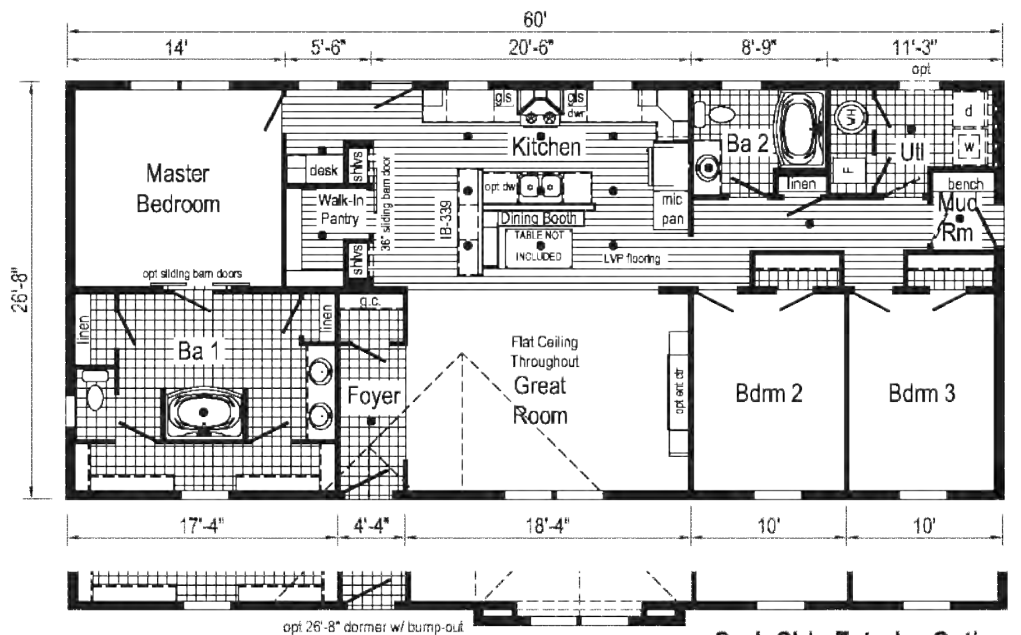

Curb Side Exterior Options

Optional 4' x 6' Walk-In Tile Shower

GF3001P
1493 Sq. Ft.
2856

Optional Stairwell
(omts g.c.)

GF3002P
1493 Sq. Ft.
2856

Curb Side Exterior Options

Optional 4' x 6' Walk-In Tile Shower

Optional Stairwell

26'-8" dormer w/ bump-out

Optional 4' x 6' Walk-In Tile Shower

GF3003P
1600 Sq. Ft.
2860

Scan to Watch Video!

Optional Stairwell (omits g.c.)

(omits walk-in pantry & desk)

(omits walk-in pantry, desk & sliding doors)

Curb Side Exterior Options

GF3011P
1600 Sq. Ft.
2860

Alternate Hobby Room

Optional Freestanding Tub with Shower

Optional 4'x6' Walk-In Tile Shower

Optional Stairwell (omits linen)

GF3006P

1640 Sq. Ft.
2864

Scan to Watch Video!

GF3007P

1707 Sq. Ft.

2864

GF3009P
 1742 Sq. Ft.
 2860/72

Optional Freestanding Tub with Shower
 (omits linen)

Optional 4'x6' Walk-In Tile Shower

Optional Stairwell