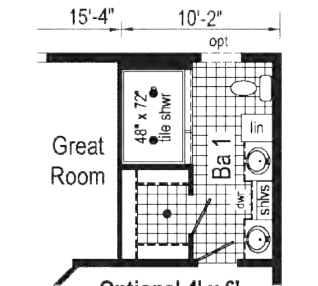

Curb Side Exterior Options

Optional 4' x 6' Walk-In Tile Shower

GF3001P
1493 Sq. Ft.
2856

Optional Stairwell
(omts g.c.)

GF3002P
1493 Sq. Ft.
2856

Curb Side Exterior Options

Optional 4' x 6' Walk-In Tile Shower

Optional Stairwell

26'-8" dormer w/ bump-out

Optional 4' x 6' Walk-In Tile Shower

GF3003P
1600 Sq. Ft.
2860

Scan to Watch Video!

Optional Stairwell (omits g.c.)

(omits walk-in pantry & desk)

(omits walk-in pantry, desk & sliding doors)