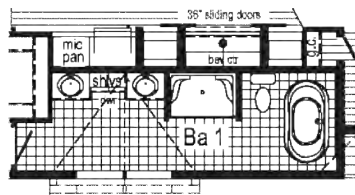

Opt. 26'-8" dormer w/ bump-out

Curb Side Exterior Options

Optional
4'x6' Walk-In
Tile Shower

GF3005P

1707 Sq. Ft.
2864

Optional
Stairwell
(omits butler pantry)

**This cabinet color has been discontinued

*Please use pictures for floorplan vision only. Decors and materials used are constantly changed and improved.

Scan to Watch Video!

GF3007P

1707 Sq. Ft.

2864

GF3009P
 1742 Sq. Ft.
 2860/72

Optional Freestanding Tub with Shower
 (omits linen)

Optional 4'x6' Walk-In Tile Shower

Optional Stairwell

*Please use pictures for floorplan vision only. Decors and materials used are constantly changed and improved.

Scan to Watch Video!

**This cabinet color has been discontinued

GF3008P
1813 Sq. Ft.
2868

Opt. 26'-8" dormer w/ bump-out