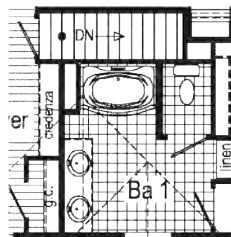

Scan to Watch Video!

GF3007P

1707 Sq. Ft.

2864

GF3009P
 1742 Sq. Ft.
 2860/72

Optional Freestanding Tub with Shower
 (omits linen)

Optional 4'x6' Walk-In Tile Shower

Optional Stairwell

*Please use pictures for floorplan vision only. Decors and materials used are constantly changed and improved.

Scan to Watch Video!

**This cabinet color has been discontinued

GF3008P
1813 Sq. Ft.
2868

Opt. 26'-8" dormer w/ bump-out

Curb Side Exterior Options

Optional 4' x 6'
Walk-In Tile Shower

Optional
Stairwell

GF3010V
1920 Sq. Ft.
3264

Optional
Stairwell

Optional
4'x6' Walk-In
Tile Shower

*Please use pictures for floorplan vision only. Decors and materials used are constantly changed and improved.