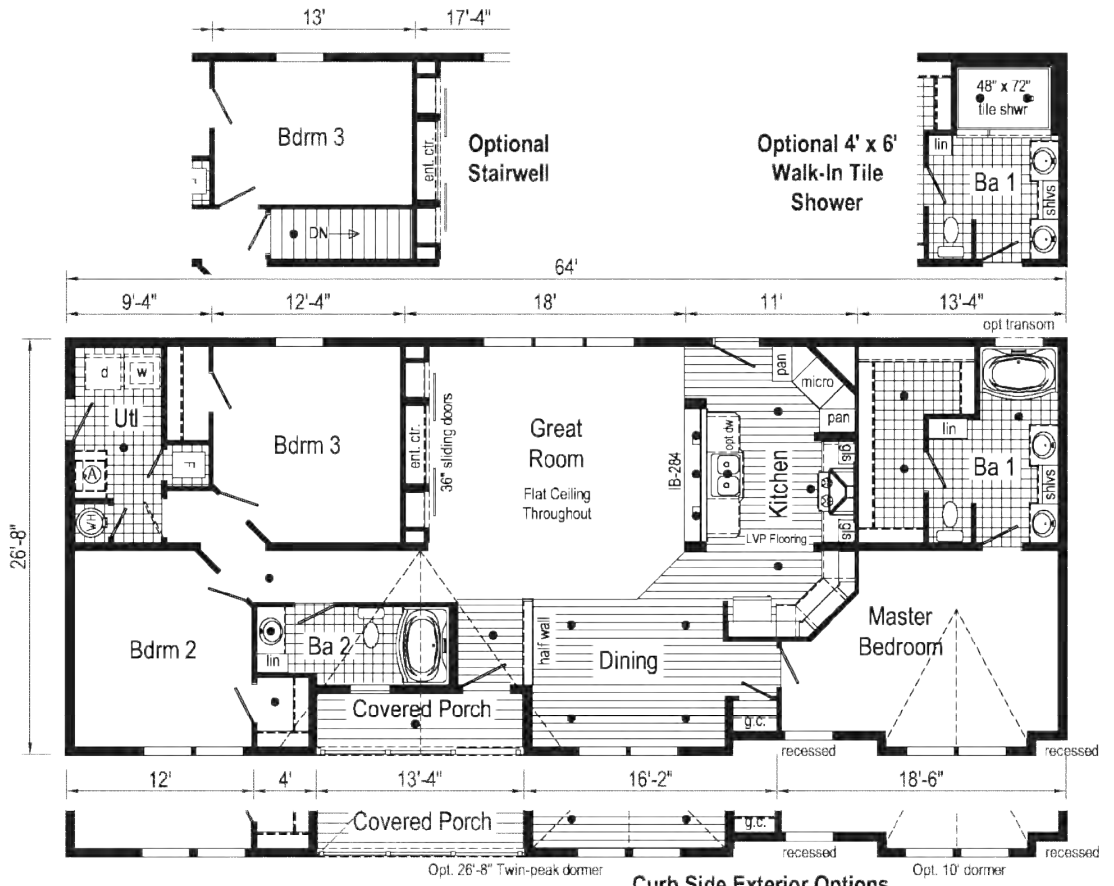

Optional Stairwell

26'-8" dormer w/ bump-out

Optional 4' x 6' Walk-In Tile Shower

GF3003P
1600 Sq. Ft.
2860

Scan to Watch Video!

Optional Stairwell (omits g.c.)

(omits walk-in pantry & desk)

(omits walk-in pantry, desk & sliding doors)

Curb Side Exterior Options

GF3011P
1600 Sq. Ft.
2860

Alternate Hobby Room

Optional Freestanding Tub with Shower

Optional 4'x6' Walk-In Tile Shower

Optional Stairwell (omits linen)

GF3006P

1640 Sq. Ft.
2864

Scan to Watch Video!

GF3007P

1707 Sq. Ft.

2864

GF3009P
 1742 Sq. Ft.
 2860/72

Optional Freestanding Tub with Shower
 (omits linen)

Optional 4'x6' Walk-In Tile Shower

Optional Stairwell