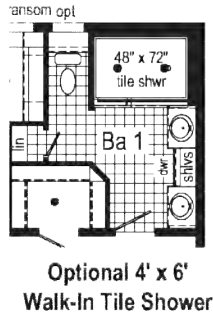

Curb Side Exterior Options

Optional 4' x 6' Walk-In Tile Shower

GF3001P
1493 Sq. Ft.
2856

Optional Stairwell
(omts g.c.)

GF3002P
1493 Sq. Ft.
2856

Curb Side Exterior Options

Optional 4' x 6' Walk-In Tile Shower

Optional Stairwell

26'-8" dormer w/ bump-out

Optional 4' x 6' Walk-In Tile Shower

GF3003P
1600 Sq. Ft.
2860

Scan to Watch Video!

Optional Stairwell (omits g.c.)

(omits walk-in pantry & desk)

(omits walk-in pantry, desk & sliding doors)