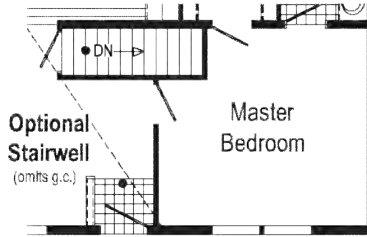

Curb Side Exterior Options

Optional 4' x 6' Walk-In Tile Shower

GF3001P
1493 Sq. Ft.
2856

Optional Stairwell
(omts g.c.)

GF3002P
1493 Sq. Ft.
2856

Curb Side Exterior Options

Optional 4' x 6' Walk-In Tile Shower

Optional Stairwell

26'-8" dormer w/ bump-out

Optional 4' x 6' Walk-In Tile Shower

GF3003P
1600 Sq. Ft.
2860

Scan to Watch Video!

Optional Stairwell (omits g.c.)

(omits walk-in pantry & desk)

(omits walk-in pantry, desk & sliding doors)