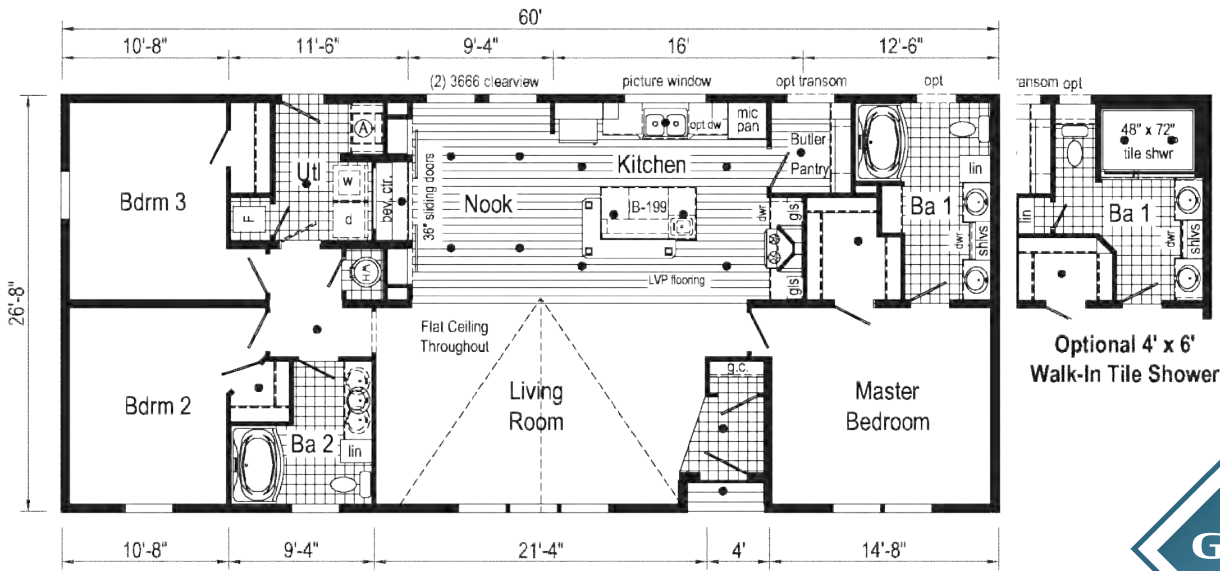

Curb Side Exterior Options

Optional 4' x 6' Walk-In Tile Shower

GF3001P
1493 Sq. Ft.
2856

Optional Stairwell
(omts g.c.)

GF3002P
1493 Sq. Ft.
2856

Curb Side Exterior Options

Optional 4' x 6' Walk-In Tile Shower

Optional Stairwell

26'-8" dormer w/ bump-out

Optional 4' x 6' Walk-In Tile Shower

GF3003P
1600 Sq. Ft.
2860

Scan to Watch Video!

Optional Stairwell (omits g.c.)

(omits walk-in pantry & desk)

(omits walk-in pantry, desk & sliding doors)

Curb Side Exterior Options

GF3011P
1600 Sq. Ft.
2860

Alternate Hobby Room

Optional Freestanding Tub with Shower

Optional 4'x6' Walk-In Tile Shower

Optional Stairwell (omits linen)

GF3006P

1640 Sq. Ft.
2864

Scan to Watch Video!

GF3007P

1707 Sq. Ft.

2864

GF3009P
 1742 Sq. Ft.
 2860/72

Optional Freestanding Tub with Shower
 (omits linen)

Optional 4'x6' Walk-In Tile Shower

Optional Stairwell