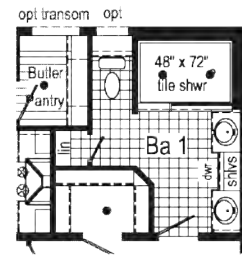

Curb Side Exterior Options

Optional 4' x 6' Walk-In Tile Shower

GF3001P
1493 Sq. Ft.
2856

Optional Stairwell
(omts g.c.)

GF3002P
1493 Sq. Ft.
2856

Curb Side Exterior Options

Optional 4' x 6' Walk-In Tile Shower

Optional Stairwell

26'-8" dormer w/ bump-out

Optional 4' x 6' Walk-In Tile Shower

GF3003P
1600 Sq. Ft.
2860

Scan to Watch Video!

Optional Stairwell (omits g.c.)

(omits walk-in pantry & desk)

(omits walk-in pantry, desk & sliding doors)