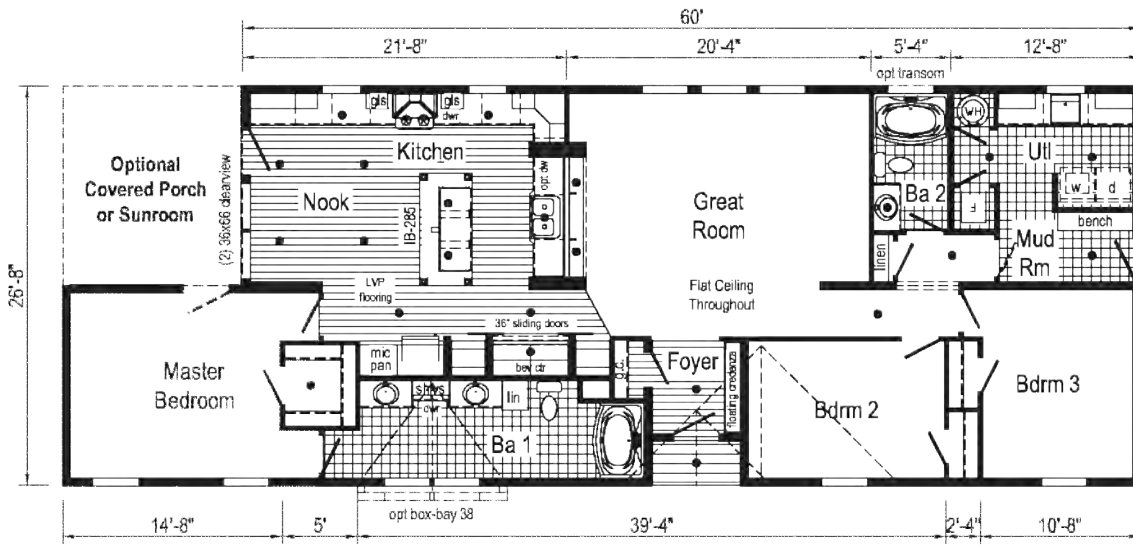

Optional Stairwell

26'-8" dormer w/ bump-out

Optional 4' x 6' Walk-In Tile Shower

GF3003P
1600 Sq. Ft.
2860

Scan to Watch Video!

Optional Stairwell (omits g.c.)

(omits walk-in pantry & desk)

(omits walk-in pantry, desk & sliding doors)

Curb Side Exterior Options

GF3011P
1600 Sq. Ft.
2860

Alternate Hobby Room

Optional Freestanding Tub with Shower

Optional 4'x6' Walk-In Tile Shower

Optional Stairwell (omits linen)

GF3006P

1640 Sq. Ft.
2864

Opt. 26'-8" dormer w/ bump-out

Curb Side Exterior Options

Optional
4'x6' Walk-In
Tile Shower

GF3005P

1707 Sq. Ft.
2864

Optional
Stairwell
(omits butler pantry)

**This cabinet color has been discontinued

*Please use pictures for floorplan vision only. Decors and materials used are constantly changed and improved.

Scan to Watch Video!

GF3007P

1707 Sq. Ft.

2864

GF3009P
 1742 Sq. Ft.
 2860/72

Optional Freestanding Tub with Shower
 (omits linen)

Optional 4'x6' Walk-In Tile Shower

Optional Stairwell