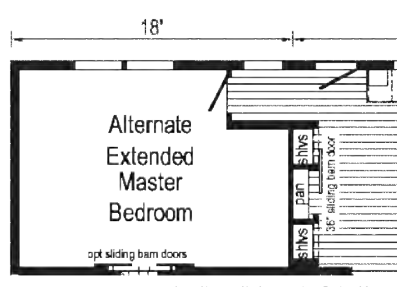

Optional Stairwell

26'-8" dormer w/ bump-out

Optional 4' x 6' Walk-In Tile Shower

GF3003P
1600 Sq. Ft.
2860

Scan to Watch Video!

Optional Stairwell (omits g.c.)

(omits walk-in pantry & desk)

(omits walk-in pantry, desk & sliding doors)

Curb Side Exterior Options

GF3011P
1600 Sq. Ft.
2860

Alternate Hobby Room

Optional Freestanding Tub with Shower

Optional 4'x6' Walk-In Tile Shower

Optional Stairwell (omits linen)

GF3006P

1640 Sq. Ft.
2864