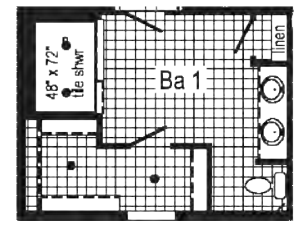

Optional Stairwell

26'-8" dormer w/ bump-out

Optional 4' x 6' Walk-In Tile Shower

GF3003P
1600 Sq. Ft.
2860

Scan to Watch Video!

Optional Stairwell (omits g.c.)

(omits walk-in pantry & desk)

(omits walk-in pantry, desk & sliding doors)

Curb Side Exterior Options

GF3011P
1600 Sq. Ft.
2860

Alternate Hobby Room

Optional Freestanding Tub with Shower

Optional 4'x6' Walk-In Tile Shower

Optional Stairwell (omits linen)

GF3006P

1640 Sq. Ft.
2864