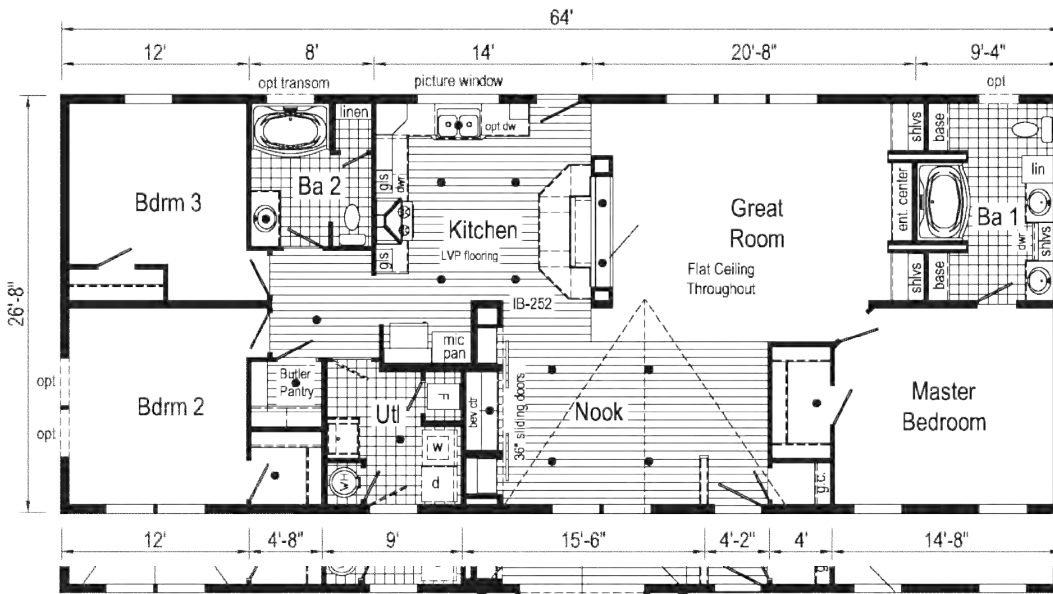

Optional Stairwell

26'-8" dormer w/ bump-out

Optional 4' x 6' Walk-In Tile Shower

GF3003P
1600 Sq. Ft.
2860

Scan to Watch Video!

Optional Stairwell (omits g.c.)

(omits walk-in pantry & desk)

(omits walk-in pantry, desk & sliding doors)

Curb Side Exterior Options

GF3011P
1600 Sq. Ft.
2860

Alternate Hobby Room

Optional Freestanding Tub with Shower

Optional 4'x6' Walk-In Tile Shower

Optional Stairwell (omits linen)

GF3006P

1640 Sq. Ft.
2864

Opt. 26'-8" dormer w/ bump-out

Curb Side Exterior Options

Optional
4'x6' Walk-In
Tile Shower

GF3005P

1707 Sq. Ft.
2864

Optional
Stairwell
(omits butler pantry)

**This cabinet color has been discontinued

*Please use pictures for floorplan vision only. Decors and materials used are constantly changed and improved.

Scan to Watch Video!

GF3007P

1707 Sq. Ft.

2864

GF3009P
 1742 Sq. Ft.
 2860/72

Optional Freestanding Tub with Shower
 (omits linen)

Optional 4'x6' Walk-In Tile Shower

Optional Stairwell