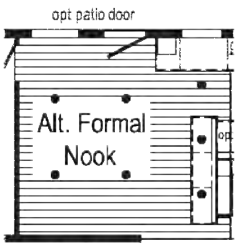

Optional Stairwell

26'-8" dormer w/ bump-out

Optional 4' x 6' Walk-In Tile Shower

GF3003P
1600 Sq. Ft.
2860

Scan to Watch Video!

Optional Stairwell (omits g.c.)

(omits walk-in pantry & desk)

(omits walk-in pantry, desk & sliding doors)

Curb Side Exterior Options

GF3011P
1600 Sq. Ft.
2860

Alternate Hobby Room

Optional Freestanding Tub with Shower

Optional 4'x6' Walk-In Tile Shower

Optional Stairwell (omits linen)

GF3006P

1640 Sq. Ft.
2864