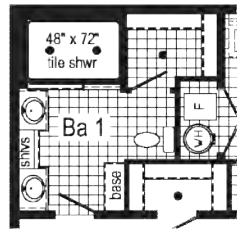

Optional Stairwell

26'-8" dormer w/ bump-out

Optional 4' x 6' Walk-In Tile Shower

GF3003P
1600 Sq. Ft.
2860

Scan to Watch Video!

Optional Stairwell (omits g.c.)

(omits walk-in pantry & desk)

(omits walk-in pantry, desk & sliding doors)

Curb Side Exterior Options

GF3011P
1600 Sq. Ft.
2860

Alternate Hobby Room

Optional Freestanding Tub with Shower

Optional 4'x6' Walk-In Tile Shower

Optional Stairwell (omits linen)

GF3006P

1640 Sq. Ft.
2864

Curb Side Exterior Options

****This cabinet color has been discontinued**

**Scan to
Watch
Video!**

GF3004P

1707 Sq. Ft.
2864

Optional
4' x 6' Walk-In
Tile Shower

Optional
Stairwell
(omits lin)

Curb Side Exterior Options

Opt. 26'-8" dormer w/ bump-out

Curb Side Exterior Options

Optional
4'x6' Walk-In
Tile Shower

GF3005P

1707 Sq. Ft.
2864

Optional
Stairwell
(omits butler pantry)

**This cabinet color has been discontinued

*Please use pictures for floorplan vision only. Decors and materials used are constantly changed and improved.