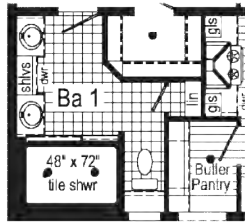

Scan to Watch Video!

GF3007P

1707 Sq. Ft.

2864

GF3009P
 1742 Sq. Ft.
 2860/72

Optional Freestanding Tub with Shower
 (omits linen)

Optional 4'x6' Walk-In Tile Shower

Optional Stairwell

*Please use pictures for floorplan vision only. Decors and materials used are constantly changed and improved.

Scan to Watch Video!

**This cabinet color has been discontinued

GF3008P
1813 Sq. Ft.
2868

Opt. 26'-8" dormer w/ bump-out

Curb Side Exterior Options

Optional 4' x 6'
Walk-In Tile Shower

Optional
Stairwell

GF3010V
1920 Sq. Ft.
3264

Optional
Stairwell

Optional
4'x6' Walk-In
Tile Shower

*Please use pictures for floorplan vision only. Decors and materials used are constantly changed and improved.