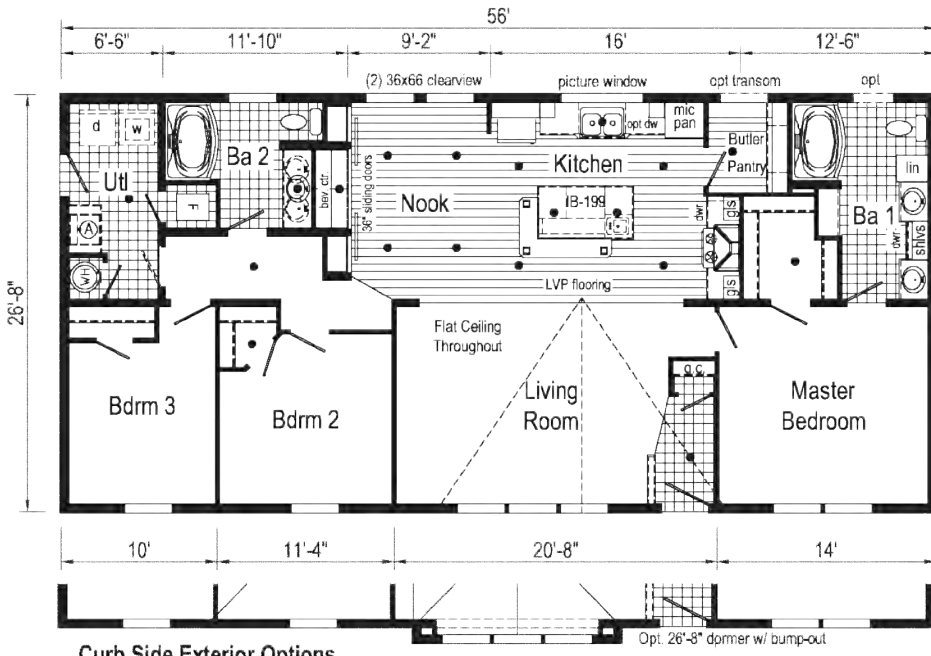

Curb Side Exterior Options

Optional 4' x 6' Walk-In Tile Shower

GF3001P
1493 Sq. Ft.
2856

Optional Stairwell
(omts g.c.)

GF3002P
1493 Sq. Ft.
2856

Curb Side Exterior Options

Optional 4' x 6' Walk-In Tile Shower

Optional Stairwell

26'-8" dormer w/ bump-out

Optional 4' x 6' Walk-In Tile Shower

GF3003P
1600 Sq. Ft.
2860

Scan to Watch Video!

Optional Stairwell (omits g.c.)

(omits walk-in pantry & desk)

(omits walk-in pantry, desk & sliding doors)

Curb Side Exterior Options

GF3011P
1600 Sq. Ft.
2860

Alternate Hobby Room

Optional Freestanding Tub with Shower

Optional 4'x6' Walk-In Tile Shower

Optional Stairwell (omits linen)

GF3006P

1640 Sq. Ft.
2864