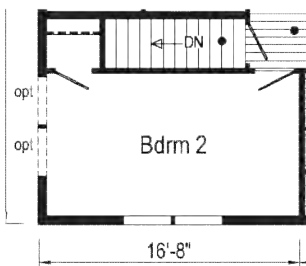

Opt. 26'-8" dormer w/ bump-out

Curb Side Exterior Options

Optional
4'x6' Walk-In
Tile Shower

GF3005P

1707 Sq. Ft.
2864

Optional
Stairwell
(omits butler pantry)

**This cabinet color has been discontinued

*Please use pictures for floorplan vision only. Decors and materials used are constantly changed and improved.

Scan to Watch Video!

GF3007P

1707 Sq. Ft.

2864

GF3009P
 1742 Sq. Ft.
 2860/72

Optional Freestanding Tub with Shower
 (omits linen)

Optional 4'x6' Walk-In Tile Shower

Optional Stairwell