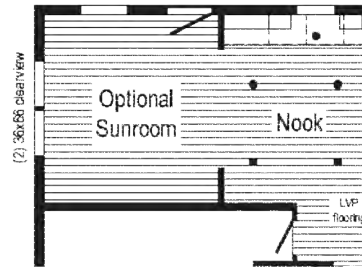

Opt. 26'-8" dormer w/ bump-out

Curb Side Exterior Options

Optional
4'x6' Walk-In
Tile Shower

GF3005P

1707 Sq. Ft.
2864

Optional
Stairwell
(omits butler pantry)

**This cabinet color has been discontinued

*Please use pictures for floorplan vision only. Decors and materials used are constantly changed and improved.

Scan to Watch Video!

GF3007P

1707 Sq. Ft.

2864

GF3009P
 1742 Sq. Ft.
 2860/72

Optional Freestanding Tub with Shower
 (omits linen)

Optional 4'x6' Walk-In Tile Shower

Optional Stairwell

*Please use pictures for floorplan vision only. Decors and materials used are constantly changed and improved.

Scan to Watch Video!

**This cabinet color has been discontinued

GF3008P
1813 Sq. Ft.
2868

Opt. 26'-8" dormer w/ bump-out