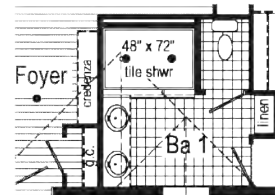

Scan to Watch Video!

GF3007P

1707 Sq. Ft.

2864

GF3009P
 1742 Sq. Ft.
 2860/72

Optional Freestanding Tub with Shower
 (omits linen)

Optional 4'x6' Walk-In Tile Shower

Optional Stairwell

*Please use pictures for floorplan vision only. Decors and materials used are constantly changed and improved.

Scan to Watch Video!

**This cabinet color has been discontinued

GF3008P
1813 Sq. Ft.
2868

Opt. 26'-8" dormer w/ bump-out

Curb Side Exterior Options

Optional 4' x 6'
Walk-In Tile Shower

Optional
Stairwell

GF3010V
1920 Sq. Ft.
3264

Optional
Stairwell

Optional
4'x6' Walk-In
Tile Shower

*Please use pictures for floorplan vision only. Decors and materials used are constantly changed and improved.