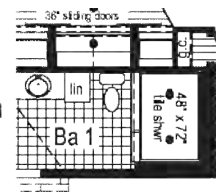

Opt. 26'-8" dormer w/ bump-out

Curb Side Exterior Options

Optional
4'x6' Walk-In
Tile Shower

GF3005P

1707 Sq. Ft.
2864

Optional
Stairwell
(omits butler pantry)

**This cabinet color has been discontinued

*Please use pictures for floorplan vision only. Decors and materials used are constantly changed and improved.

Scan to Watch Video!

GF3007P

1707 Sq. Ft.

2864

GF3009P
 1742 Sq. Ft.
 2860/72

Optional Freestanding Tub with Shower
 (omits linen)

Optional 4'x6' Walk-In Tile Shower

Optional Stairwell

*Please use pictures for floorplan vision only. Decors and materials used are constantly changed and improved.

Scan to Watch Video!

**This cabinet color has been discontinued

GF3008P
1813 Sq. Ft.
2868

Opt. 26'-8" dormer w/ bump-out