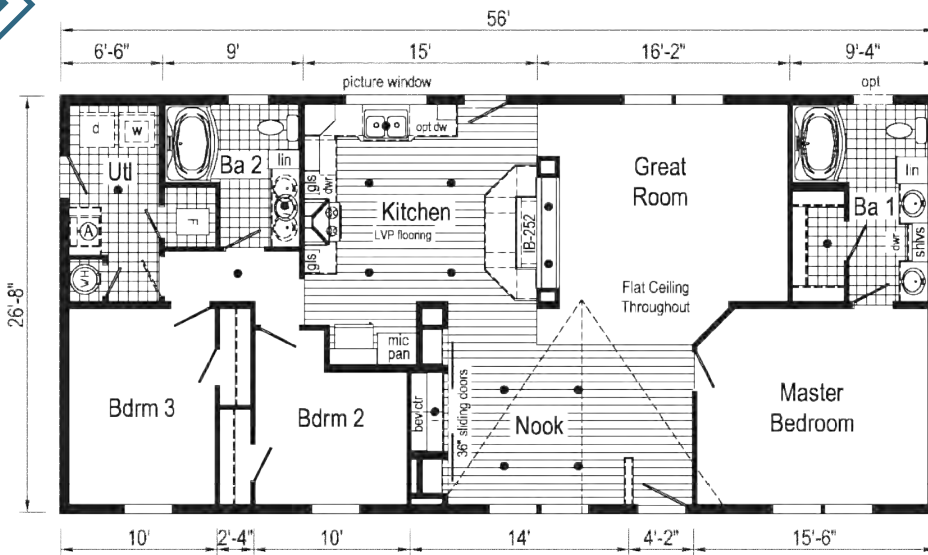

Curb Side Exterior Options

Optional 4' x 6' Walk-In Tile Shower

GF3001P
1493 Sq. Ft.
2856

Optional Stairwell
(omts g.c.)

GF3002P
1493 Sq. Ft.
2856

Curb Side Exterior Options

Optional 4' x 6' Walk-In Tile Shower

Optional Stairwell

26'-8" dormer w/ bump-out

Optional 4' x 6' Walk-In Tile Shower

GF3003P
1600 Sq. Ft.
2860

Scan to Watch Video!

Optional Stairwell (omits g.c.)

(omits walk-in pantry & desk)

(omits walk-in pantry, desk & sliding doors)

Curb Side Exterior Options

GF3011P
1600 Sq. Ft.
2860

Alternate Hobby Room

Optional Freestanding Tub with Shower

Optional 4'x6' Walk-In Tile Shower

Optional Stairwell (omits linen)

GF3006P

1640 Sq. Ft.
2864