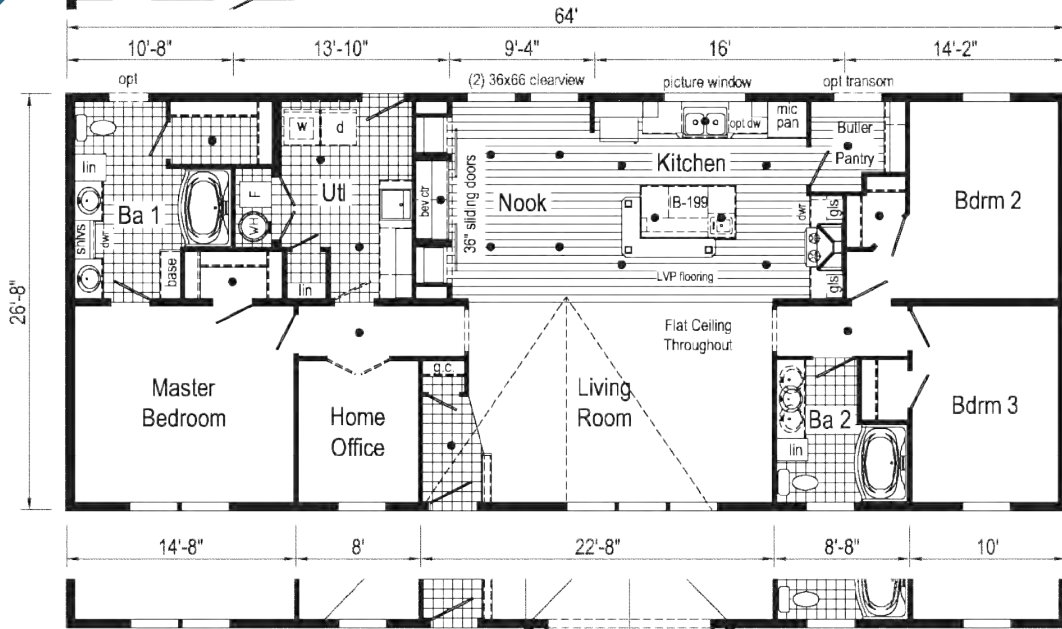

Curb Side Exterior Options

Opt. 26'-8" dormer w/ bump-out