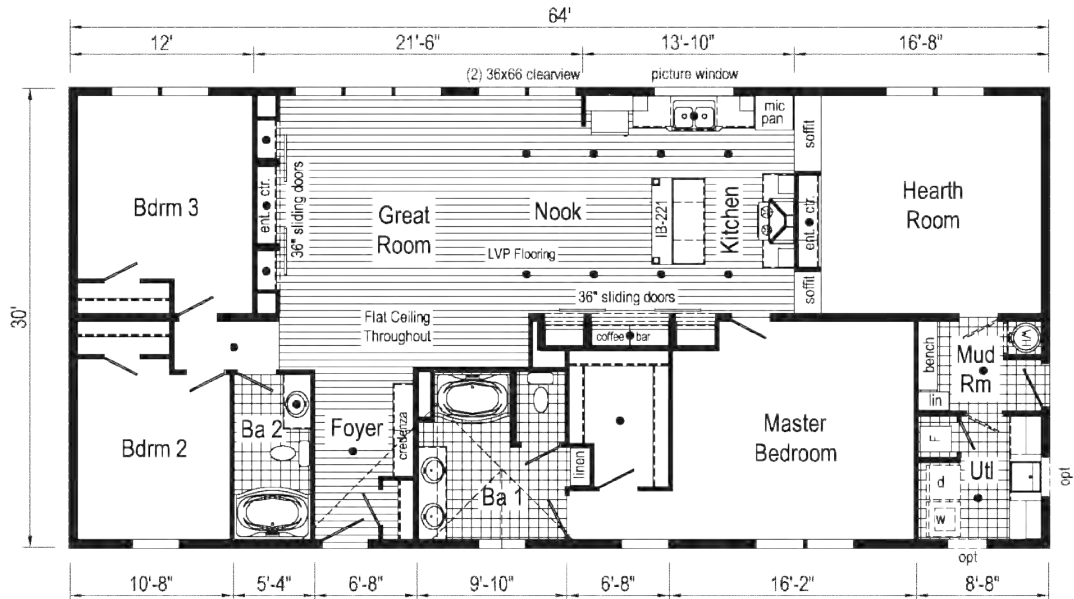

Optional Stairwell

26'-8" dormer w/ bump-out

Optional 4' x 6' Walk-In Tile Shower

GF3003P
1600 Sq. Ft.
2860

Scan to Watch Video!

Optional Stairwell (omits g.c.)

(omits walk-in pantry & desk)

(omits walk-in pantry, desk & sliding doors)

Scan to Watch Video!

GF3007P

1707 Sq. Ft.

2864

GF3009P
 1742 Sq. Ft.
 2860/72

Optional Freestanding Tub with Shower
 (omits linen)

Optional 4'x6' Walk-In Tile Shower

Optional Stairwell

*Please use pictures for floorplan vision only. Decors and materials used are constantly changed and improved.

Scan to Watch Video!

**This cabinet color has been discontinued

GF3008P
1813 Sq. Ft.
2868

Opt. 26'-8" dormer w/ bump-out

Curb Side Exterior Options

Optional 4' x 6'
Walk-In Tile Shower

Optional
Stairwell

GF3010V
1920 Sq. Ft.
3264

Optional
Stairwell

Optional
4'x6' Walk-In
Tile Shower

*Please use pictures for floorplan vision only. Decors and materials used are constantly changed and improved.