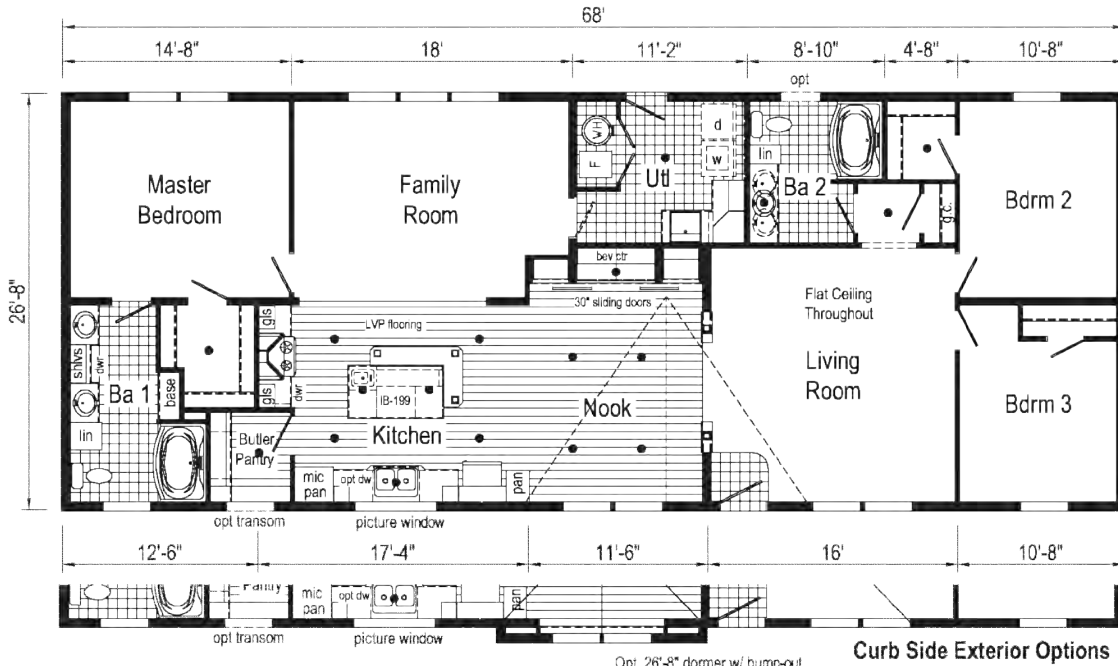

Optional Stairwell

26'-8" dormer w/ bump-out

Optional 4' x 6' Walk-In Tile Shower

GF3003P
1600 Sq. Ft.
2860

Scan to Watch Video!

Optional Stairwell (omits g.c.)

(omits walk-in pantry & desk)

(omits walk-in pantry, desk & sliding doors)

Scan to Watch Video!

GF3007P

1707 Sq. Ft.

2864

GF3009P
 1742 Sq. Ft.
 2860/72

Optional Freestanding Tub with Shower
 (omits linen)

Optional 4'x6' Walk-In Tile Shower

Optional Stairwell

*Please use pictures for floorplan vision only. Decors and materials used are constantly changed and improved.

Scan to Watch Video!

**This cabinet color has been discontinued

GF3008P
1813 Sq. Ft.
2868

Opt. 26'-8" dormer w/ bump-out

Curb Side Exterior Options

Optional 4' x 6'
Walk-In Tile Shower

Optional
Stairwell

GF3010V
1920 Sq. Ft.
3264

Optional
Stairwell

Optional
4'x6' Walk-In
Tile Shower

*Please use pictures for floorplan vision only. Decors and materials used are constantly changed and improved.