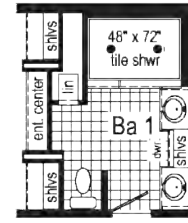

Curb Side Exterior Options

GF3011P
1600 Sq. Ft.
2860

Alternate Hobby Room

Optional Freestanding Tub with Shower

Optional 4'x6' Walk-In Tile Shower

Optional Stairwell (omits linen)

GF3006P

1640 Sq. Ft.
2864

Curb Side Exterior Options

****This cabinet color has been discontinued**

**Scan to
Watch
Video!**

GF3004P

1707 Sq. Ft.
2864

Optional
4' x 6' Walk-In
Tile Shower

Optional
Stairwell
(omits lin)

Curb Side Exterior Options

Opt. 26'-8" dormer w/ bump-out

Curb Side Exterior Options

Optional
4'x6' Walk-In
Tile Shower

GF3005P

1707 Sq. Ft.
2864

Optional
Stairwell
(omits butler pantry)

**This cabinet color has been discontinued

*Please use pictures for floorplan vision only. Decors and materials used are constantly changed and improved.

Scan to Watch Video!

GF3007P

1707 Sq. Ft.

2864

GF3009P
 1742 Sq. Ft.
 2860/72

Optional Freestanding Tub with Shower
 (omits linen)

Optional 4'x6' Walk-In Tile Shower

Optional Stairwell