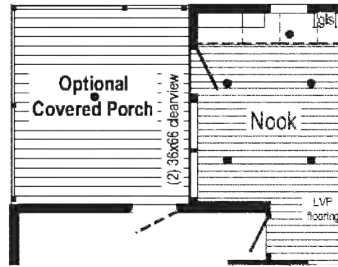

Scan to Watch Video!

GF3007P

1707 Sq. Ft.

2864

GF3009P
 1742 Sq. Ft.
 2860/72

Optional Freestanding Tub with Shower
 (omits linen)

Optional 4'x6' Walk-In Tile Shower

Optional Stairwell

*Please use pictures for floorplan vision only. Decors and materials used are constantly changed and improved.

Scan to Watch Video!

**This cabinet color has been discontinued

GF3008P
1813 Sq. Ft.
2868

Opt. 26'-8" dormer w/ bump-out