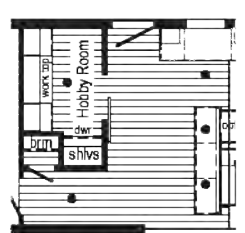

Curb Side Exterior Options

Optional 4' x 6' Walk-In Tile Shower

GF3001P
1493 Sq. Ft.
2856

Optional Stairwell
(omts g.c.)

GF3002P
1493 Sq. Ft.
2856

Curb Side Exterior Options

Optional 4' x 6' Walk-In Tile Shower

Optional Stairwell

26'-8" dormer w/ bump-out

Optional 4' x 6' Walk-In Tile Shower

GF3003P
1600 Sq. Ft.
2860

Scan to Watch Video!

Optional Stairwell (omits g.c.)

(omits walk-in pantry & desk)

(omits walk-in pantry, desk & sliding doors)

Curb Side Exterior Options

GF3011P
1600 Sq. Ft.
2860

Alternate Hobby Room

Optional Freestanding Tub with Shower

Optional 4'x6' Walk-In Tile Shower

Optional Stairwell (omits linen)

GF3006P

1640 Sq. Ft.
2864